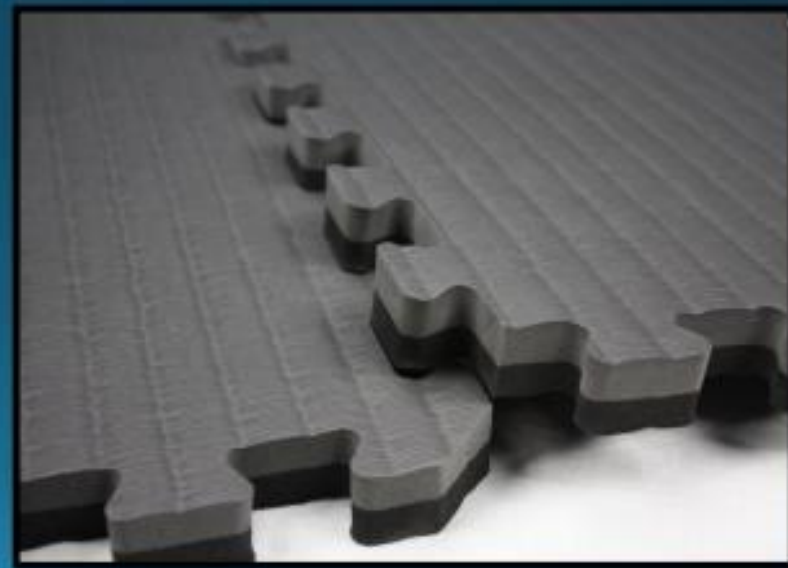

VINYL

Linoleum

Laminate

Luxury Vinyl

VINYL

Rubber Tiles

- Anti-static
- Vibration reduction
- Slip resistant
- Sound absorbance

VINYL

Foam Tiles

VINYL

Stairs

VINYL

Molding

QUARTER ROUND MOLDING

Finishes the space where the laminate flooring meets the wall.

BABY THRESHOLD MOLDING

Finishes the space where laminate flooring meets carpet or where quarter-round and wall base cannot be used.

MULTI-PURPOSE REDUCER

Finishes the space between laminate flooring and other flooring surfaces, carpet, or where quarter-round and wall base cannot be used.