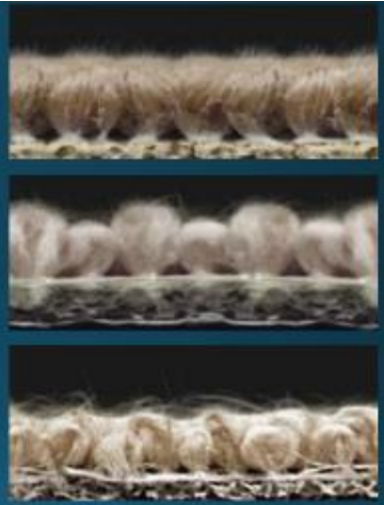

Finishes the space where laminate flooring meets carpet or where quarter-round and wall base cannot be used.

MULTI-PURPOSE REDUCER

Finishes the space between laminate flooring and other flooring surfaces, carpet, or where quarter-round and wall base cannot be used.

T-MOLDING

Finishes the space between two pieces of laminate flooring.

FLUSH STAIRNOSE

Used for stairs, stepdowns and landings.

الخامات الطبيعية: الصوف والجوخ
الخامات المصنعة: النيلون، البوليستر، بولي بروبيلين، أوليفين.

Loop Pile

Cut Pile

Cut & Loop Pile

CARPET

Tiles

12", 18" or 36" square tiles

CARPET

Rolls