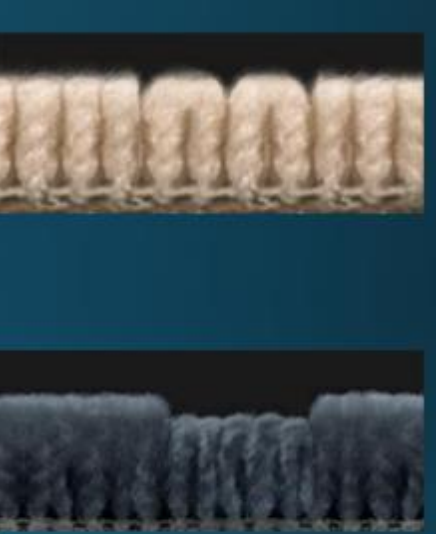

Finishes the space where laminate flooring meets carpet or where quarter-round and wall base cannot be used.

MULTI-PURPOSE REDUCER

Finishes the space between laminate flooring and other flooring surfaces, carpet, or where quarter-round and wall base cannot be used.

T-MOLDING

Finishes the space between two pieces of laminate flooring.

FLUSH STAIRNOSE

Used for stairs, stepdowns and landings.

الخامات الطبيعية: الصوف والجوخ
الخامات المصنعة: النيلون، البوليستر، بولي بروبيلين، أوليفين.

Loop Pile

Cut Pile

Cut & Loop Pile

CARPET

Tiles

12", 18" or 36" square tiles

CARPET

Rolls